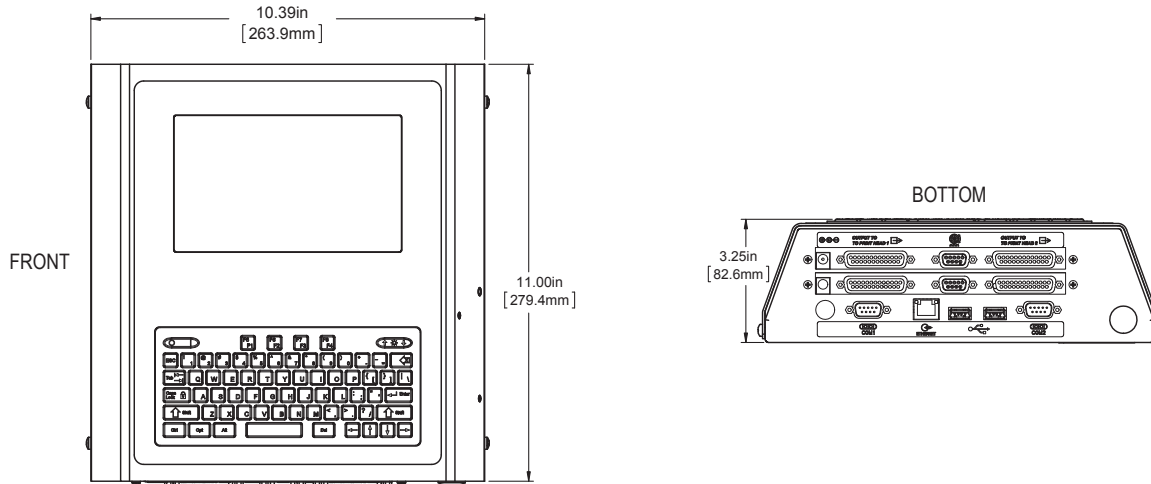

FOXJET®

AN ITW COMPANY

Marksman Duo XT

High Resolution InkJet Printing

Dimensions:

Controller Specifications:

Touch Screen Display	7" Color Screen	Logos	Bitmap Images
Operator Interface	Graphical User Interface, WYSIWYG Editor	Fonts	Arial Standard, TrueType Available
QWERTY Keypad	Sealed Elastomeric	Windows PC GUI Software	Graphical User Interface, WYSIWYG Editor
Enclosure	Stainless Steel, Environmentally Sealed	Dual Line Support	Yes
Memory	128MB for unlimited message storage	Direct Interface	Serial or Ethernet protocol
Connectivity	1 – Ethernet, 2 – USB, 2 – RS232	Number of Printheads	ProSeries 384 up to 4 ProSeries 768 up to 2
IO Interface	IO Board Option		
Auto Codes	Time, Date, Use By, Julian, Count, User Defined Shifts, Variable Input		
Bar Codes	UPC, GTIN, I2of5, 128, Code 39, EAN, UCC, 2D Data Matrix		

Features and Benefits:

- Color Touch Screen** – 7" color graphical user interface guides users easily through menu functions.
- Stainless Steel Enclosure** provides maximum reliability in harsh environments.
- Environmentally Sealed** with no moving parts on the inside eliminating the need to clean filters and provides a protected environment for the internal electronics.
- Dual Production Line Support** allows the Marksman Duo XT to independently control two production lines from the same user interface.
- I/O Board interface card option** allows for connection to external system devices for automation and control logics.