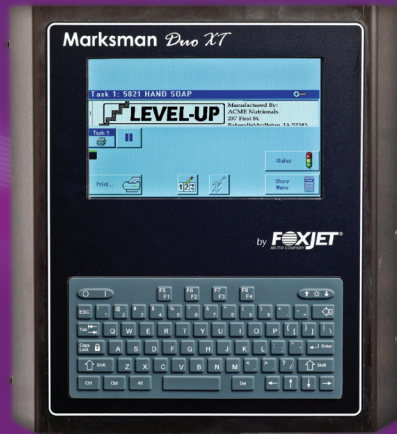

FOXJET®

AN ITW COMPANY

Marksman Duo XT

High Resolution InkJet Printing

Dimensions:

Controller Specifications:

Touch Screen Display	7" Color Screen	Logos	Bitmap Images
Operator Interface	Graphical User Interface, WYSIWYG Editor	Fonts	Arial Standard, TrueType Available
QWERTY Keypad	Sealed Elastomeric	Windows PC GUI Software	Graphical User Interface, WYSIWYG Editor
Enclosure	Stainless Steel, Environmentally Sealed	Dual Line Support	Yes
Memory	128MB for unlimited message storage	Direct Interface	Serial or Ethernet protocol
Connectivity	1 – Ethernet, 2 – USB, 2 – RS232	Number of Printheads	ProSeries 384 up to 4 ProSeries 768 up to 2
IO Interface	IO Board Option		
Auto Codes	Time, Date, Use By, Julian, Count, User Defined Shifts, Variable Input		
Bar Codes	UPC, GTIN, I2of5, 128, Code 39, EAN, UCC, 2D Data Matrix		

Features and Benefits:

- Color Touch Screen** – 7" color graphical user interface guides users easily through menu functions.
- Stainless Steel Enclosure** provides maximum reliability in harsh environments.
- Environmentally Sealed** with no moving parts on the inside eliminating the need to clean filters and provides a protected environment for the internal electronics.
- Dual Production Line Support** allows the Marksman Duo XT to independently control two production lines from the same user interface.
- I/O Board interface card option** allows for connection to external system devices for automation and control logics.